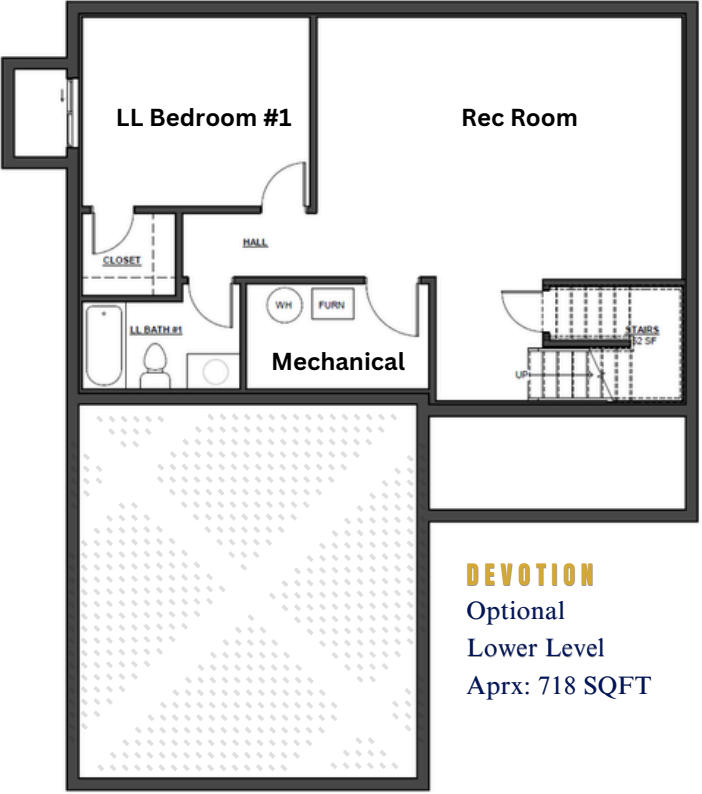

THE DEVOTION

-  2 Story
-  3 Bedrooms
-  2.5 Bathrooms
-  3 Car Garage
-  1838 Sq.Ft (aprx)
-  718 Sq.Ft Optional lower level finish

DEVOTION - CRAFTSMAN

DEVOTION - FARMHOUSE

DEVOTION - MODERN

www.avitalhomeskc.com

Copyright Avital Homes, LLC 2026 v.011926

THE DEVOTION

DEVOTION
Upper Level

DEVOTION
Main Level

DEVOTION
Optional
Lower Level
Aprx: 718 SQFT

www.avitalhomeskc.com

Elevation and floorplan illustrations are not to scale and for illustration purposes only. Optional features may be shown. Specifications, standards, features and details are subject to change without notice. Exterior material specifications and placement may vary per community. Copyright Avital Homes, LLC 2026 v.011926