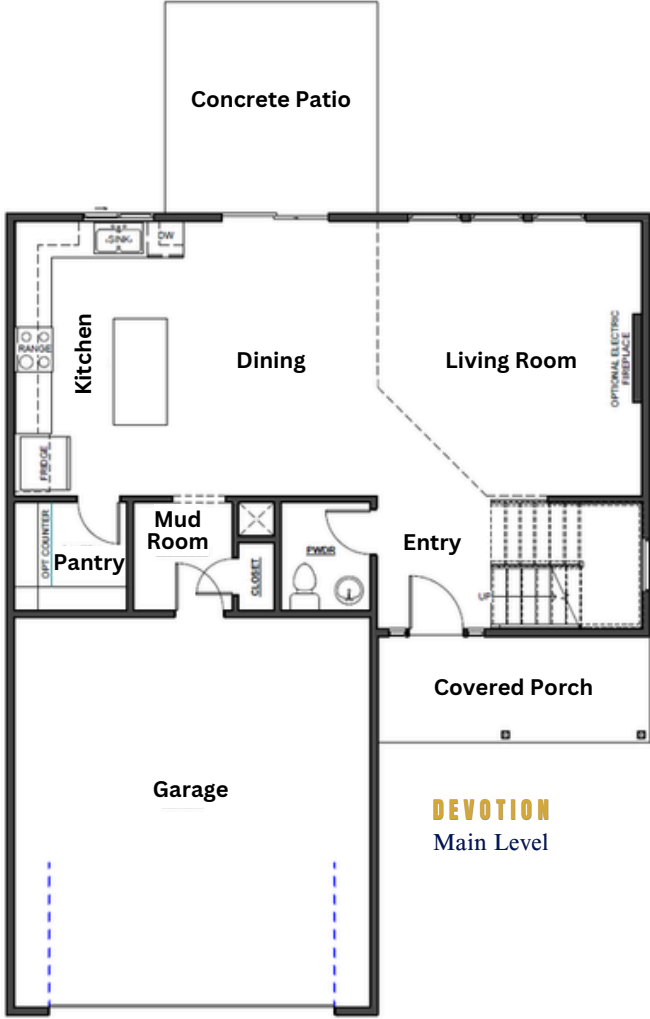

THE DEVOTION

-  2 Story
-  3 Bedrooms
-  2.5 Bathrooms
-  3 Car Garage
-  1838 Sq.Ft (aprx)
-  718 Sq.Ft Optional lower level finish

DEVOTION - CRAFTSMAN

DEVOTION - FARMHOUSE

DEVOTION - MODERN

www.avitalhomeskc.com

Elevation and floorplan illustrations are not to scale and for illustration purposes only. Optional features may be shown. Specifications, standards, features and details are subject to change without notice. Exterior material specifications and placement may vary per community.

Copyright Avital Homes, LLC 2026 v.011926

THE DEVOTION

DEVOTION
Upper Level

DEVOTION
Main Level

DEVOTION
Optional
Lower Level
Aprx: 718 SQFT

www.avitalhomeskc.com

Elevation and floorplan illustrations are not to scale and for illustration purposes only. Optional features may be shown. Specifications, standards, features and details are subject to change without notice. Exterior material specifications and placement may vary per community. Copyright Avital Homes, LLC 2026 v.011926