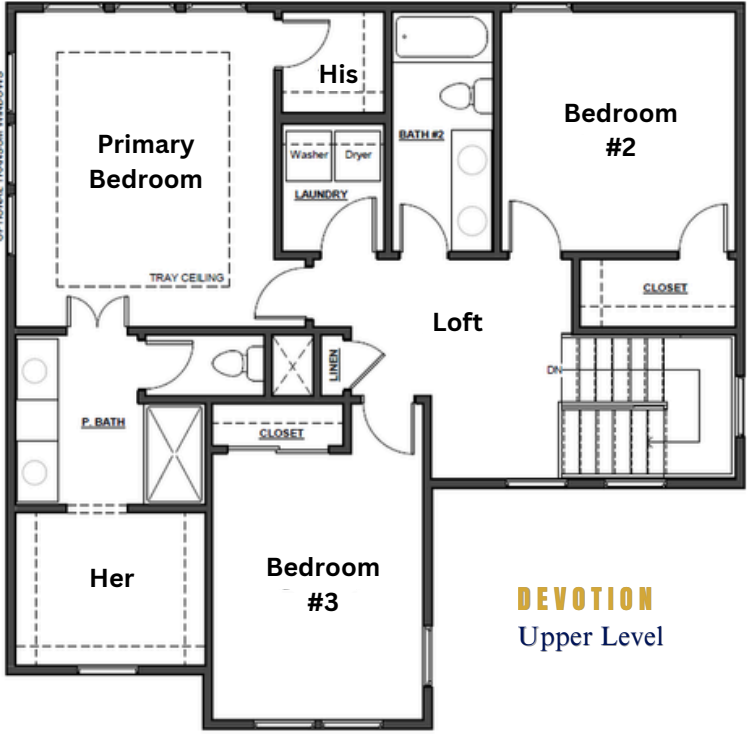

THE DEVOTION

-  2 Story
-  3 Bedrooms
-  2.5 Bathrooms
-  3 Car Garage
-  1838 Sq.Ft (aprx)
-  718 Sq.Ft Optional lower level finish

DEVOTION - CRAFTSMAN

DEVOTION - FARMHOUSE

DEVOTION - MODERN

www.avitalhomeskc.com

Elevation and floorplan illustrations are not to scale and for illustration purposes only. Optional features may be shown. Specifications, standards, features and details are subject to change without notice. Exterior material specifications and placement may vary per community.

Copyright Avital Homes, LLC 2026 v.011926

THE DEVOTION

DEVOTION
Upper Level

DEVOTION
Main Level

DEVOTION
Optional
Lower Level
Aprx: 718 SQFT

www.avitalhomeskc.com

Elevation and floorplan illustrations are not to scale and for illustration purposes only. Optional features may be shown. Specifications, standards, features and details are subject to change without notice. Exterior material specifications and placement may vary per community. Copyright Avital Homes, LLC 2026 v.011926