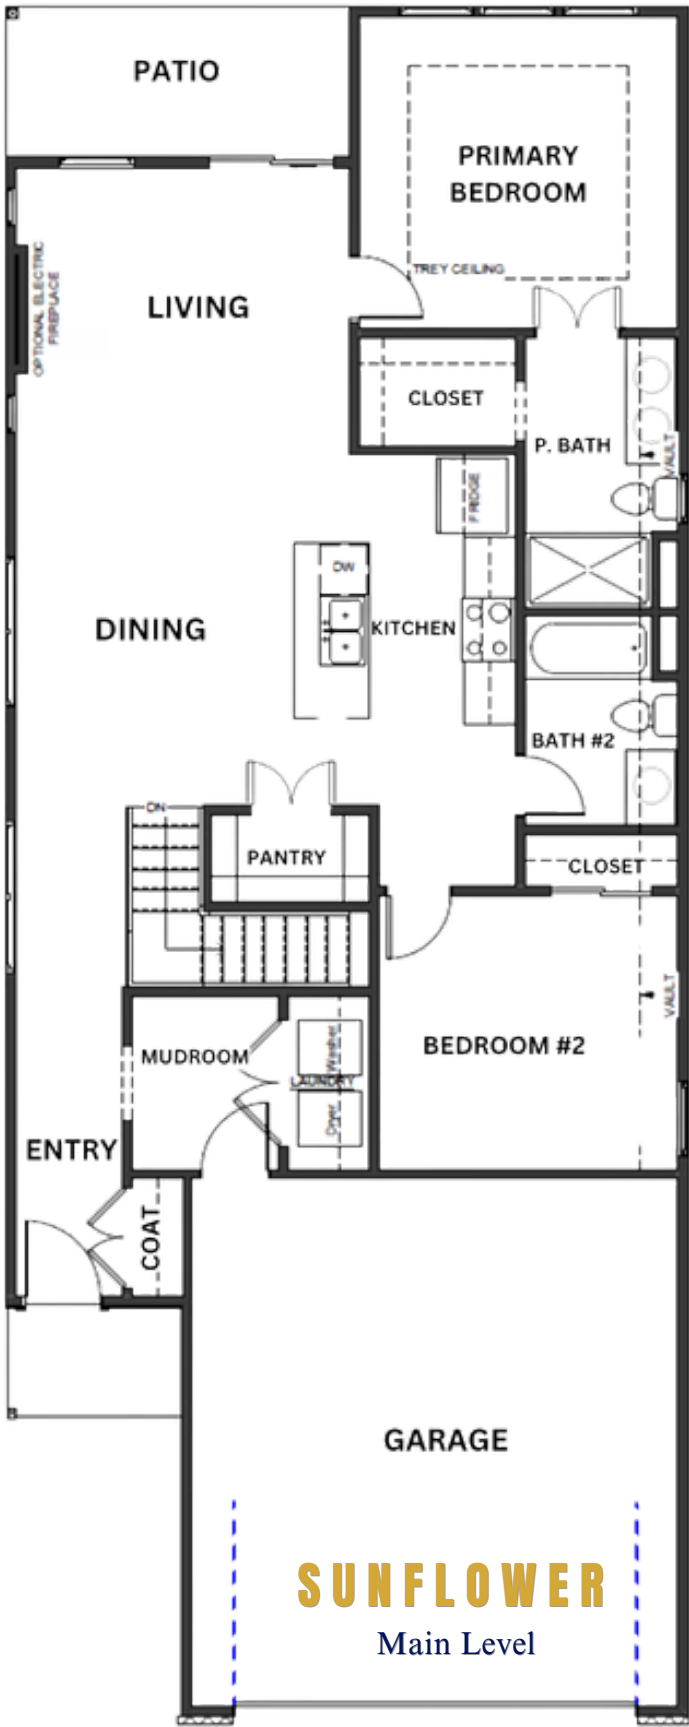

THE SUNFLOWER

-  Ranch
-  2 Bedrooms
-  2 Bathrooms
-  2 Car Garage
-  1231 Sq.Ft (aprx)
-  751 Sq.Ft Optional lower level finish

SUNFLOWER - FARMHOUSE

SUNFLOWER - MODERN

www.avitalhomeskc.com

Elevation and floorplan illustrations are not to scale and for illustration purposes only. Optional features may be shown. Specifications, standards, features and details are subject to change without notice. Exterior material specifications and placement may vary per community.

Copyright Avital Homes, LLC 2026 v.011926

THE SUNFLOWER

SUNFLOWER
Main Level

SUNFLOWER
Optional
Lower Level
Aprx: 751 SQFT

www.avitalhomeskc.com

Elevation and floorplan illustrations are not to scale and for illustration purposes only. Optional features may be shown. Specifications, standards, features and details are subject to change without notice. Exterior material specifications and placement may vary per community. Copyright Avital Homes, LLC 2026 v.011926