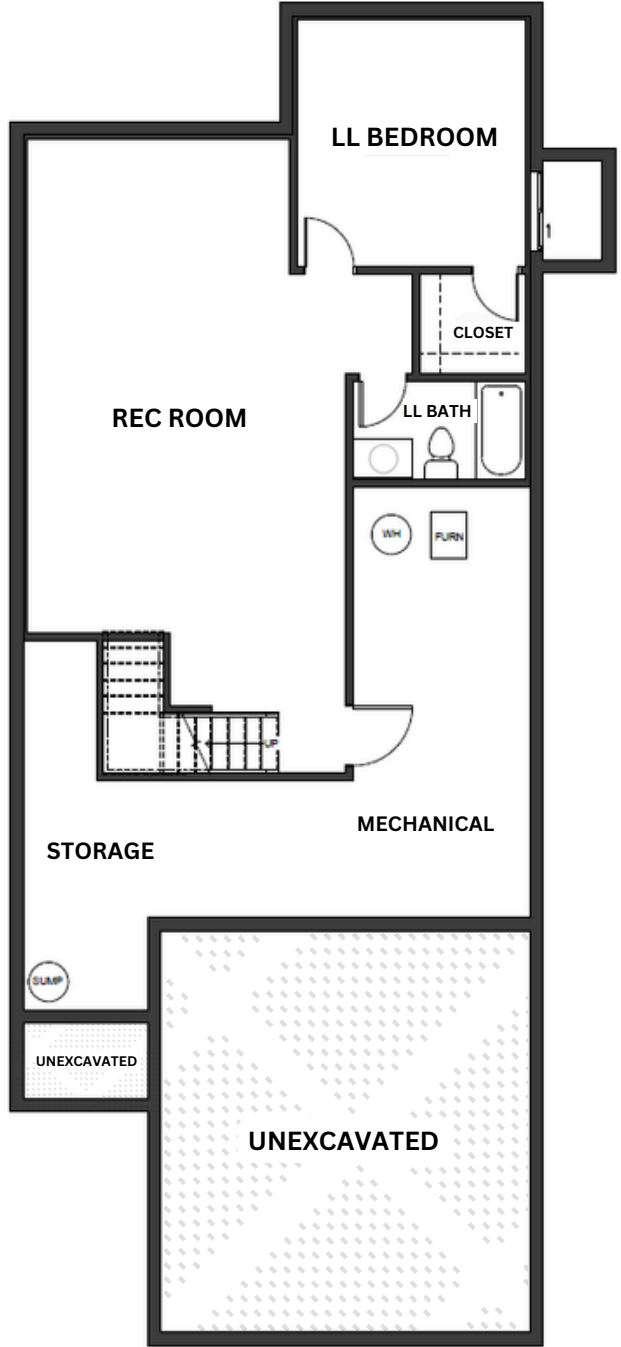

THE SUNFLOWER

-  Ranch
-  2 Bedrooms
-  2 Bathrooms
-  2 Car Garage
-  1231 Sq.Ft (aprx)
-  751 Sq.Ft Optional lower level finish

SUNFLOWER - FARMHOUSE

SUNFLOWER - MODERN

www.avitalhomeskc.com

Elevation and floorplan illustrations are not to scale and for illustration purposes only. Optional features may be shown. Specifications, standards, features and details are subject to change without notice. Exterior material specifications and placement may vary per community.

Copyright Avital Homes, LLC 2026 v.011926

THE SUNFLOWER

SUNFLOWER
Main Level

SUNFLOWER
Optional
Lower Level
Aprx: 751 SQFT

www.avitalhomeskc.com

Elevation and floorplan illustrations are not to scale and for illustration purposes only. Optional features may be shown. Specifications, standards, features and details are subject to change without notice. Exterior material specifications and placement may vary per community. Copyright Avital Homes, LLC 2026 v.011926