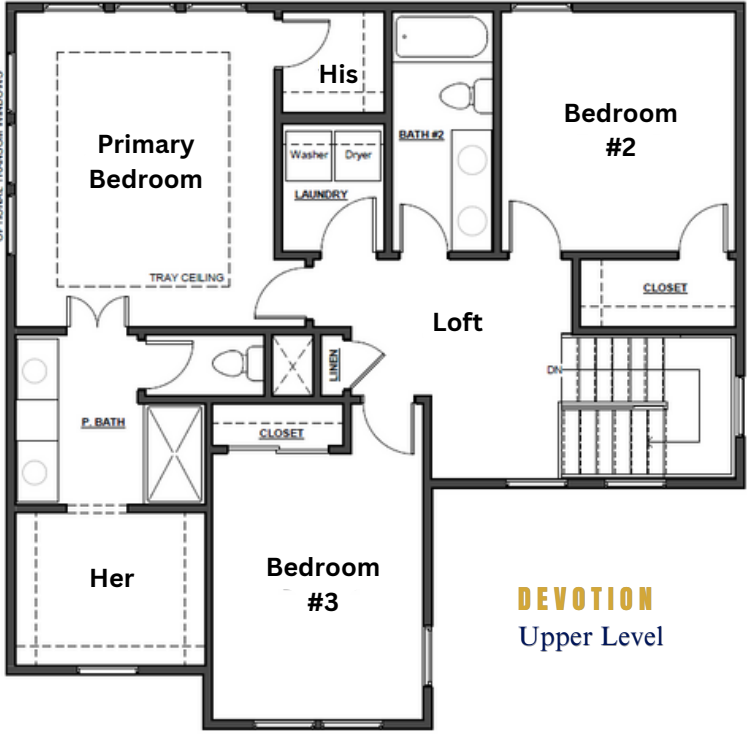

THE DEVOTION

-  2 Story
-  2.5 Baths
-  3 Bedrooms
-  2 Car Garage
-  1838 Sq.Ft (aprx)
-  Optional lower level finish

DEVOTION - CRAFTSMAN

3 CAR GARAGE (OPTIONAL)

DEVOTION - FARMHOUSE

3 CAR GARAGE (OPTIONAL)

DEVOTION - MODERN

3 CAR GARAGE (OPTIONAL)

www.avitalhomeskc.com

Elevation and floorplan illustrations are not to scale and for illustration purposes only. Optional features may be shown. Specifications, standards, features and details are subject to change without notice. Exterior material specifications and placement may vary per community.

Copyright Avital Homes, LLC 2023 v.122923

THE DEVOTION

DEVOTION
Upper Level

DEVOTION
Main Level

DEVOTION
Optional
Lower Level
Aprx: 718 SQFT

www.avitalhomeskc.com

Elevation and floorplan illustrations are not to scale and for illustration purposes only. Optional features may be shown. Specifications, standards, features and details are subject to change without notice. Exterior material specifications and placement may vary per community. Copyright Avital Homes, LLC 2023 v.122923