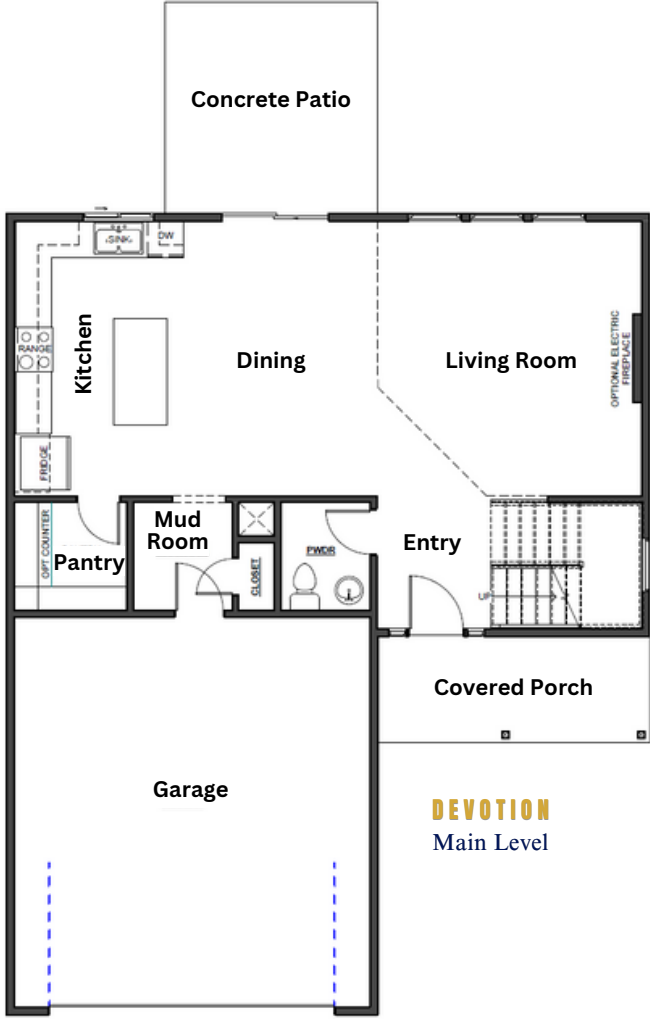

THE DEVOTION

-  2 Story
-  2.5 Baths
-  3 Bedrooms
-  2 Car Garage
-  1838 Sq.Ft (aprx)
-  Optional lower level finish

DEVOTION - CRAFTSMAN

3 CAR GARAGE (OPTIONAL)

DEVOTION - FARMHOUSE

3 CAR GARAGE (OPTIONAL)

DEVOTION - MODERN

3 CAR GARAGE (OPTIONAL)

www.avitalhomeskc.com

Elevation and floorplan illustrations are not to scale and for illustration purposes only. Optional features may be shown. Specifications, standards, features and details are subject to change without notice. Exterior material specifications and placement may vary per community.

Copyright Avital Homes, LLC 2023 v.122923

THE DEVOTION

DEVOTION
Upper Level

DEVOTION
Main Level

DEVOTION
Optional
Lower Level
Aprx: 718 SQFT

www.avitalhomeskc.com

Elevation and floorplan illustrations are not to scale and for illustration purposes only. Optional features may be shown. Specifications, standards, features and details are subject to change without notice. Exterior material specifications and placement may vary per community. Copyright Avital Homes, LLC 2023 v.122923