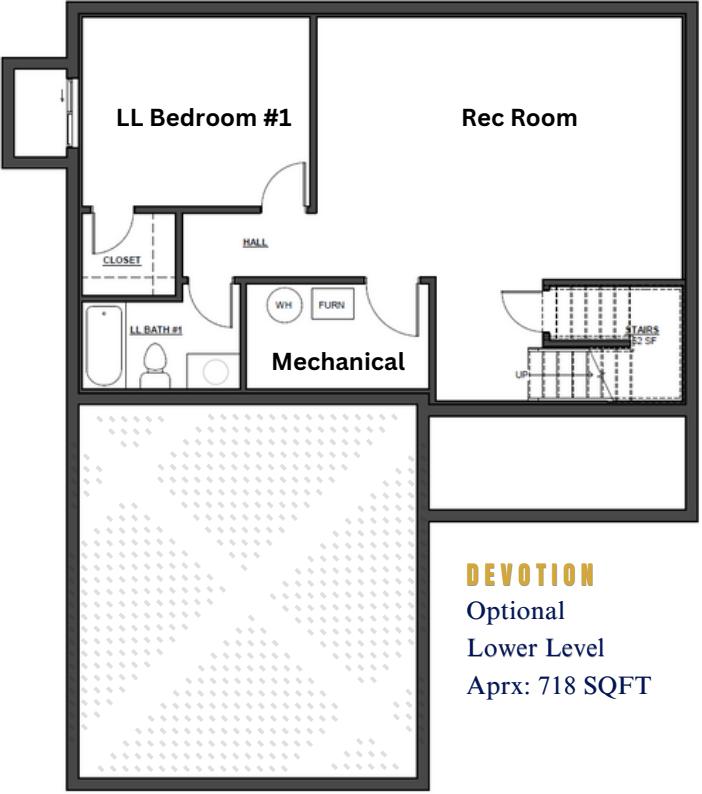

THE DEVOTION

-  2 Story
-  2.5 Baths
-  3 Bedrooms
-  2 Car Garage
-  1838 Sq.Ft (aprx)
-  Optional lower level finish

DEVOTION - CRAFTSMAN

3 CAR GARAGE (OPTIONAL)

DEVOTION - FARMHOUSE

3 CAR GARAGE (OPTIONAL)

Copyright Avital Homes, LLC 2023 v.122923

THE DEVOTION

DEVOTION
Upper Level

DEVOTION
Main Level

DEVOTION
Optional
Lower Level
Aprx: 718 SQFT

www.avitalhomeskc.com

Elevation and floorplan illustrations are not to scale and for illustration purposes only. Optional features may be shown. Specifications, standards, features and details are subject to change without notice. Exterior material specifications and placement may vary per community. Copyright Avital Homes, LLC 2023 v.122923