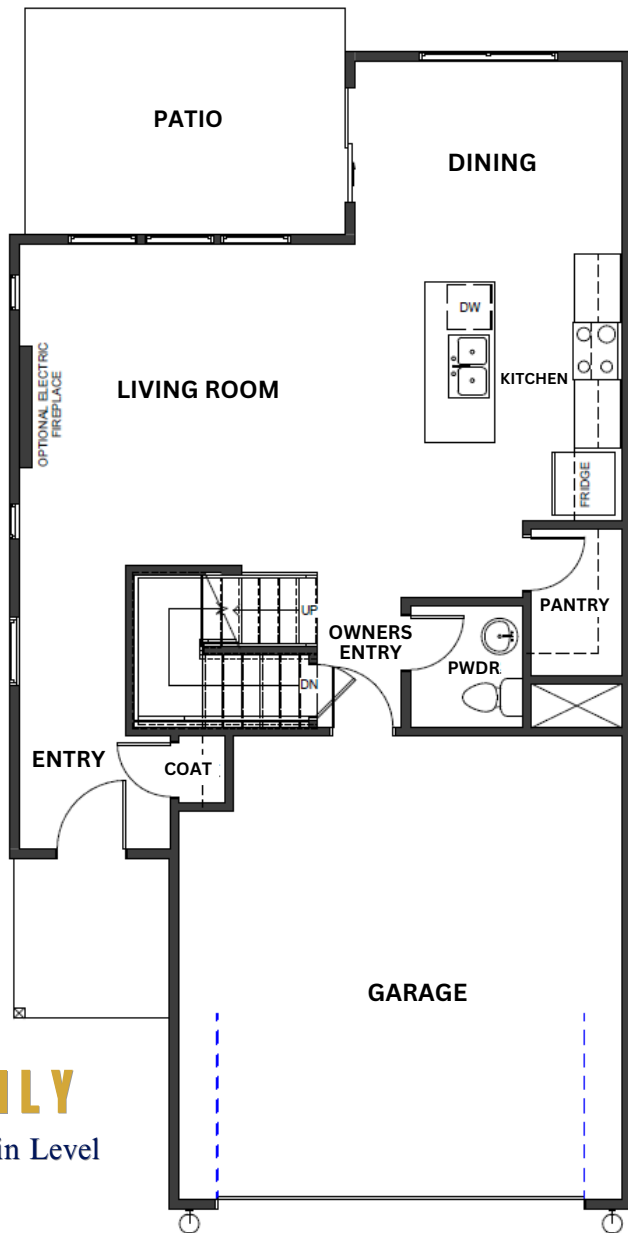

THE LILY

LILY - FARMHOUSE

-  2 Story
-  3 Bedrooms
-  2.5 Bathrooms
-  2 Car Garage
-  1656 Sq.Ft (aprx)
-  Optional lower level finish

LILY - MODERN

www.avitalhomeskc.com

Elevation and floorplan illustrations are not to scale and for illustration purposes only. Optional features may be shown. Specifications, standards, features and details are subject to change without notice. Exterior material specifications and placement may vary per community.

Copyright Avital Homes, LLC 2024 v.042124

THE LILY

LILY
Main Level

BEDROOM #3

LILY
Upper Level

LILY
Optional
Lower Level
Aprx: 603 SQFT

www.avitalhomeskc.com

Elevation and floorplan illustrations are not to scale and for illustration purposes only. Optional features may be shown. Specifications, standards, features and details are subject to change without notice. Exterior material specifications and placement may vary per community.