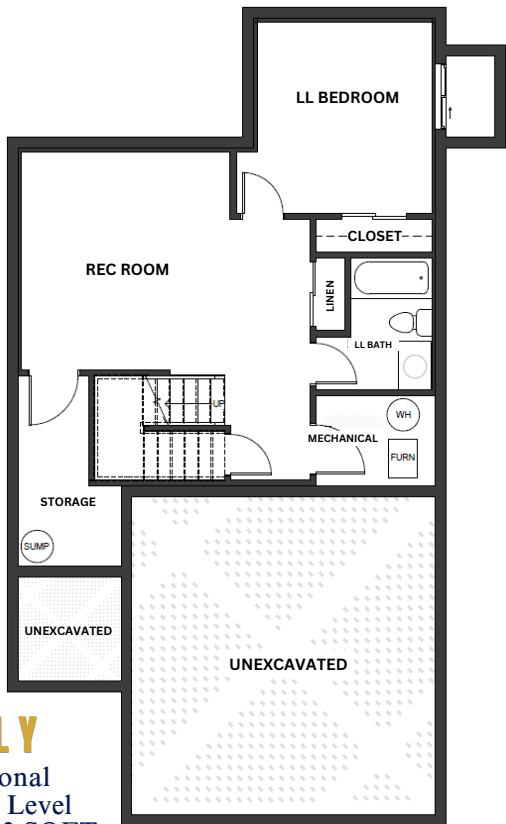

THE LILY

LILY - FARMHOUSE

-  2 Story
-  3 Bedrooms
-  2.5 Bathrooms
-  2 Car Garage
-  1656 Sq.Ft (aprx)
-  Optional lower level finish

LILY - MODERN

www.avitalhomeskc.com

Elevation and floorplan illustrations are not to scale and for illustration purposes only. Optional features may be shown. Specifications, standards, features and details are subject to change without notice. Exterior material specifications and placement may vary per community.

Copyright Avital Homes, LLC 2024 v.042124

THE LILY

LILY
Main Level

BEDROOM #3

LILY
Upper Level

LILY
Optional
Lower Level
Aprx: 603 SQFT

www.avitalhomeskc.com

Elevation and floorplan illustrations are not to scale and for illustration purposes only. Optional features may be shown. Specifications, standards, features and details are subject to change without notice. Exterior material specifications and placement may vary per community.