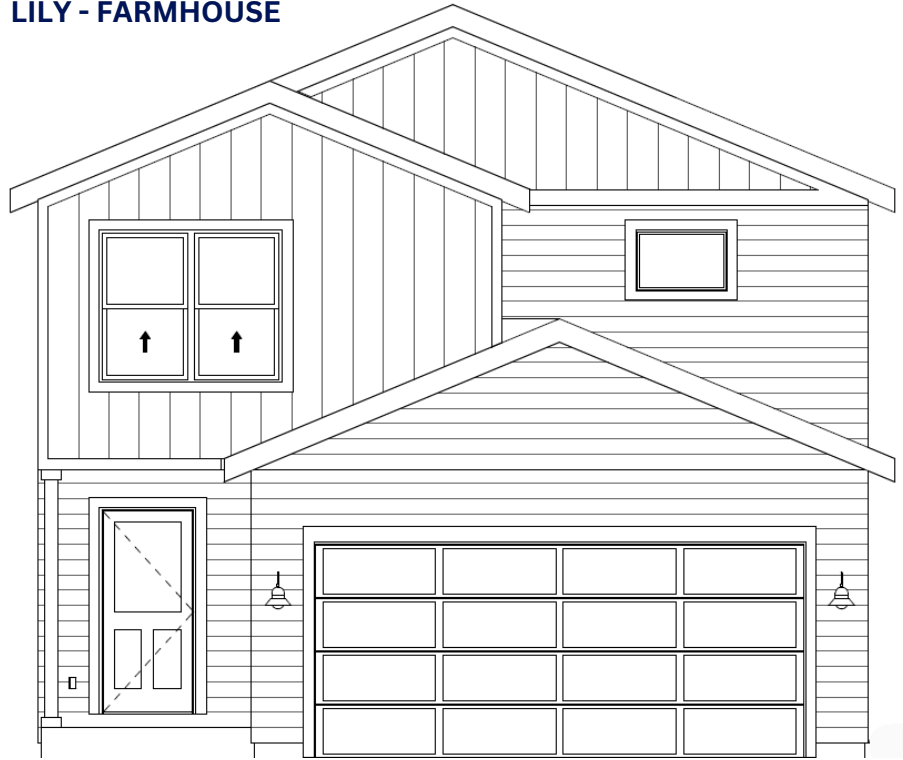

THE LILY

LILY - FARMHOUSE

-  2 Story
-  3 Bedrooms
-  2.5 Bathrooms
-  2 Car Garage
-  1656 Sq.Ft (aprx)
-  Optional lower level finish

LILY - MODERN

www.avitalhomeskc.com

Elevation and floorplan illustrations are not to scale and for illustration purposes only. Optional features may be shown. Specifications, standards, features and details are subject to change without notice. Exterior material specifications and placement may vary per community.

Copyright Avital Homes, LLC 2024 v.042124

THE LILY

LILY
Main Level

BEDROOM #3

LILY
Upper Level

LILY
Optional
Lower Level
Aprx: 603 SQFT

www.avitalhomeskc.com

Elevation and floorplan illustrations are not to scale and for illustration purposes only. Optional features may be shown. Specifications, standards, features and details are subject to change without notice. Exterior material specifications and placement may vary per community.