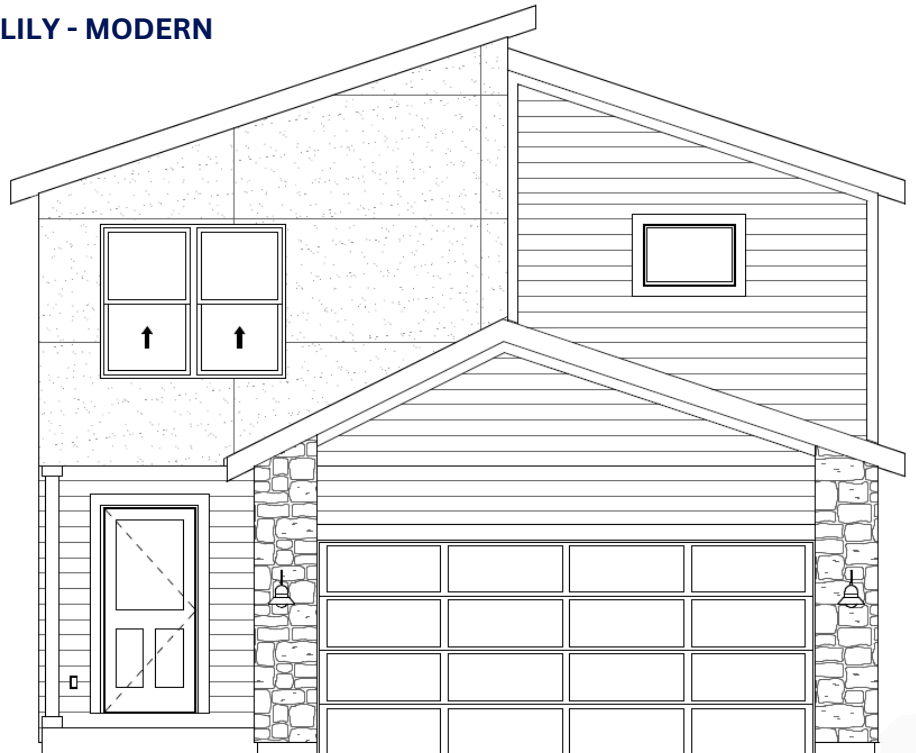

THE LILY

LILY - FARMHOUSE

-  2 Story
-  3 Bedrooms
-  2.5 Bathrooms
-  2 Car Garage
-  1656 Sq.Ft (aprx)
-  Optional lower level finish

LILY - MODERN

www.avitalhomeskc.com

Elevation and floorplan illustrations are not to scale and for illustration purposes only. Optional features may be shown. Specifications, standards, features and details are subject to change without notice. Exterior material specifications and placement may vary per community.

Copyright Avital Homes, LLC 2024 v.042124

THE LILY

LILY
Main Level

BEDROOM #3

LILY
Upper Level

LILY
Optional
Lower Level
Aprx: 603 SQFT

www.avitalhomeskc.com

Elevation and floorplan illustrations are not to scale and for illustration purposes only. Optional features may be shown. Specifications, standards, features and details are subject to change without notice. Exterior material specifications and placement may vary per community.