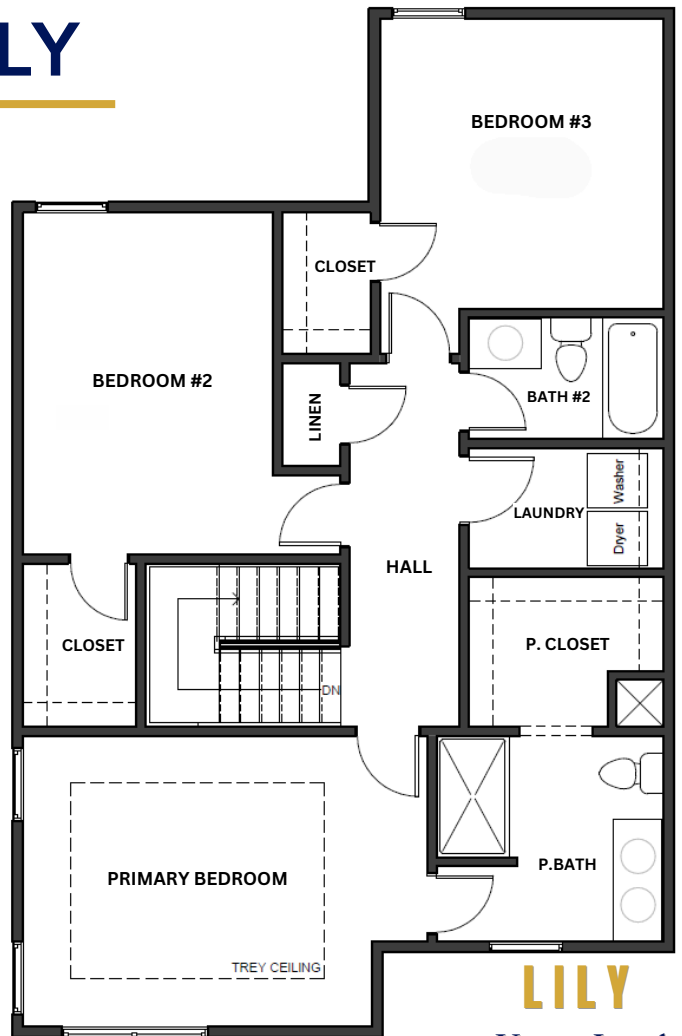

THE LILY

LILY - FARMHOUSE

-  2 Story
-  3 Bedrooms
-  2.5 Bathrooms
-  2 Car Garage
-  1656 Sq.Ft (aprx)
-  Optional lower level finish

LILY - MODERN

www.avitalhomeskc.com

Elevation and floorplan illustrations are not to scale and for illustration purposes only. Optional features may be shown. Specifications, standards, features and details are subject to change without notice. Exterior material specifications and placement may vary per community.

Copyright Avital Homes, LLC 2024 v.042124

THE LILY

LILY
Main Level

BEDROOM #3

LILY
Upper Level

LILY
Optional
Lower Level
Aprx: 603 SQFT

www.avitalhomeskc.com

Elevation and floorplan illustrations are not to scale and for illustration purposes only. Optional features may be shown. Specifications, standards, features and details are subject to change without notice. Exterior material specifications and placement may vary per community.