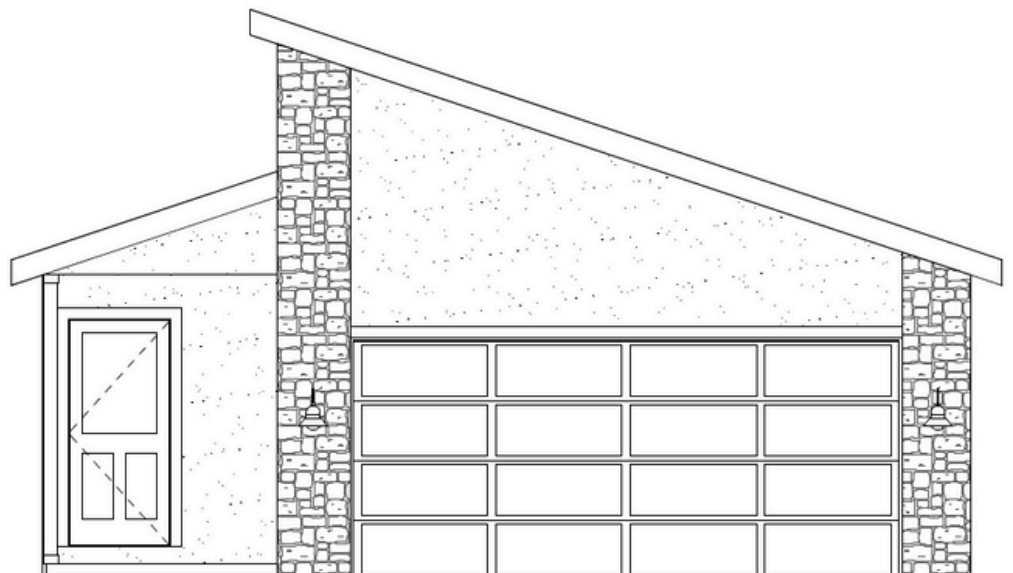

THE SUNFLOWER

-  Ranch
-  2 Bedrooms
-  2 Bathrooms
-  2 Car Garage
-  1231 Sq.Ft (aprx)
-  Optional lower level finish

SUNFLOWER - FARMHOUSE

SUNFLOWER - MODERN

www.avitalhomeskc.com

Elevation and floorplan illustrations are not to scale and for illustration purposes only. Optional features may be shown. Specifications, standards, features and details are subject to change without notice. Exterior material specifications and placement may vary per community.

Copyright Avital Homes, LLC 2024 v.042124

THE SUNFLOWER

SUNFLOWER
Main Level

SUNFLOWER

Optional
Lower Level
Aprx: 751 SQFT

www.avitalhomeskc.com

Elevation and floorplan illustrations are not to scale and for illustration purposes only. Optional features may be shown. Specifications, standards, features and details are subject to change without notice. Exterior material specifications and placement may vary per community. Copyright Avital Homes, LLC 2024 v.042124