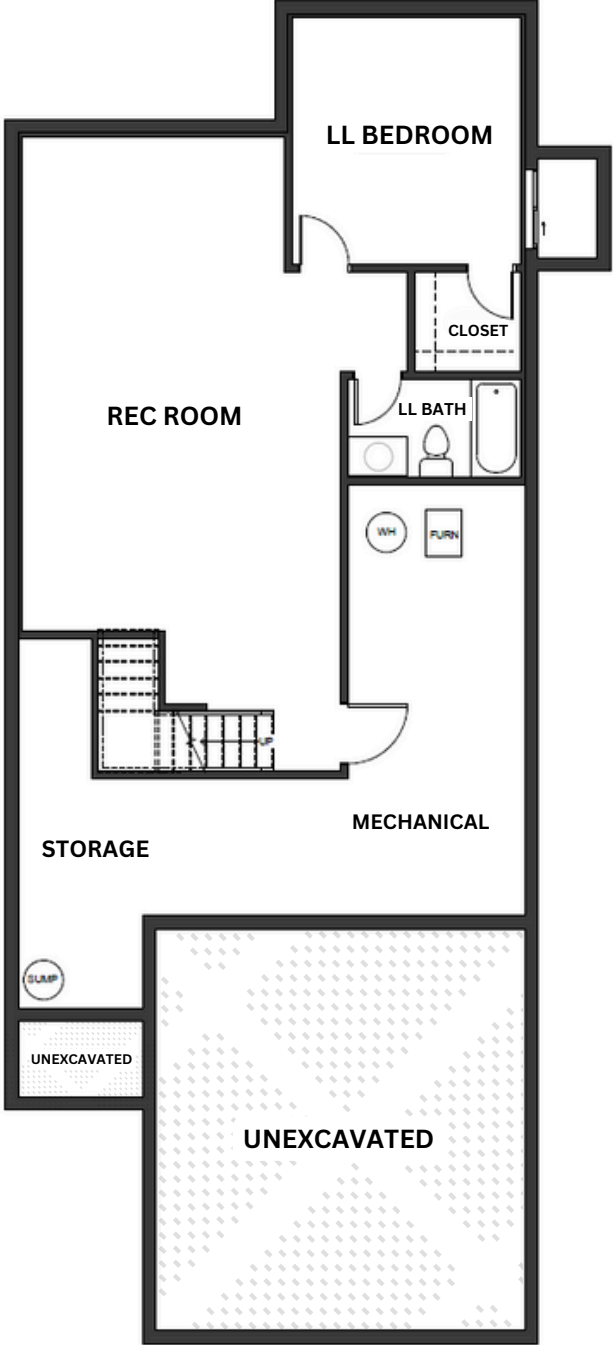

THE SUNFLOWER

-  Ranch
-  2 Bedrooms
-  2 Bathrooms
-  2 Car Garage
-  1231 Sq.Ft (aprx)
-  Optional lower level finish

SUNFLOWER - FARMHOUSE

SUNFLOWER - MODERN

www.avitalhomeskc.com

Elevation and floorplan illustrations are not to scale and for illustration purposes only. Optional features may be shown. Specifications, standards, features and details are subject to change without notice. Exterior material specifications and placement may vary per community.

Copyright Avital Homes, LLC 2024 v.042124

THE SUNFLOWER

SUNFLOWER
Main Level

SUNFLOWER

Optional
Lower Level
Aprx: 751 SQFT

www.avitalhomeskc.com

Elevation and floorplan illustrations are not to scale and for illustration purposes only. Optional features may be shown. Specifications, standards, features and details are subject to change without notice. Exterior material specifications and placement may vary per community. Copyright Avital Homes, LLC 2024 v.042124