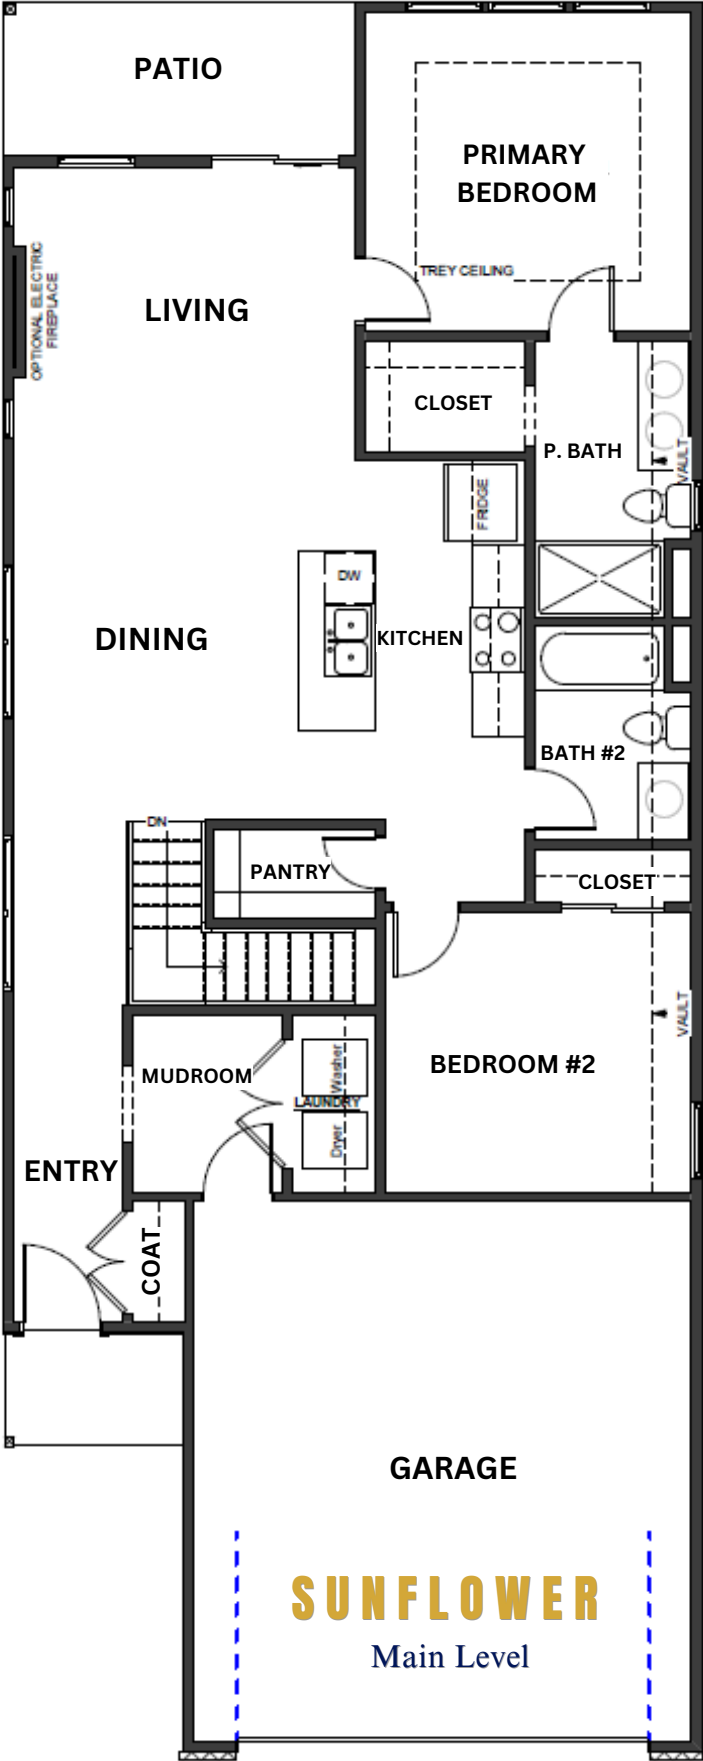

THE SUNFLOWER

-  Ranch
-  2 Bedrooms
-  2 Bathrooms
-  2 Car Garage
-  1231 Sq.Ft (aprx)
-  Optional lower level finish

SUNFLOWER - FARMHOUSE

SUNFLOWER - MODERN

www.avitalhomeskc.com

Elevation and floorplan illustrations are not to scale and for illustration purposes only. Optional features may be shown. Specifications, standards, features and details are subject to change without notice. Exterior material specifications and placement may vary per community.

Copyright Avital Homes, LLC 2024 v.042124

THE SUNFLOWER

SUNFLOWER
Main Level

SUNFLOWER

Optional
Lower Level
Aprx: 751 SQFT

www.avitalhomeskc.com

Elevation and floorplan illustrations are not to scale and for illustration purposes only. Optional features may be shown. Specifications, standards, features and details are subject to change without notice. Exterior material specifications and placement may vary per community. Copyright Avital Homes, LLC 2024 v.042124