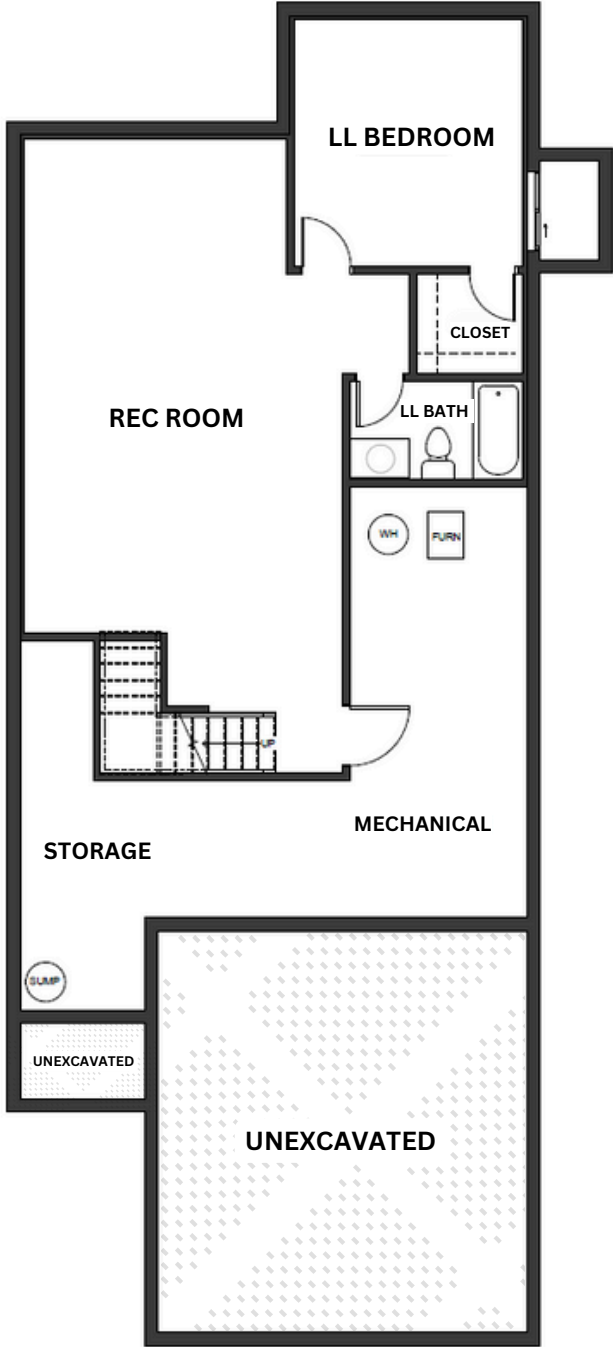

THE SUNFLOWER

-  Ranch
-  2 Bedrooms
-  2 Bathrooms
-  2 Car Garage
-  1231 Sq.Ft (aprx)
-  Optional lower level finish

SUNFLOWER - FARMHOUSE

SUNFLOWER - MODERN

www.avitalhomeskc.com

Elevation and floorplan illustrations are not to scale and for illustration purposes only. Optional features may be shown. Specifications, standards, features and details are subject to change without notice. Exterior material specifications and placement may vary per community.

Copyright Avital Homes, LLC 2024 v.042124

THE SUNFLOWER

SUNFLOWER
Main Level

SUNFLOWER
Optional
Lower Level
Aprx: 751 SQFT

www.avitalhomeskc.com

Elevation and floorplan illustrations are not to scale and for illustration purposes only. Optional features may be shown. Specifications, standards, features and details are subject to change without notice. Exterior material specifications and placement may vary per community. Copyright Avital Homes, LLC 2024 v.042124