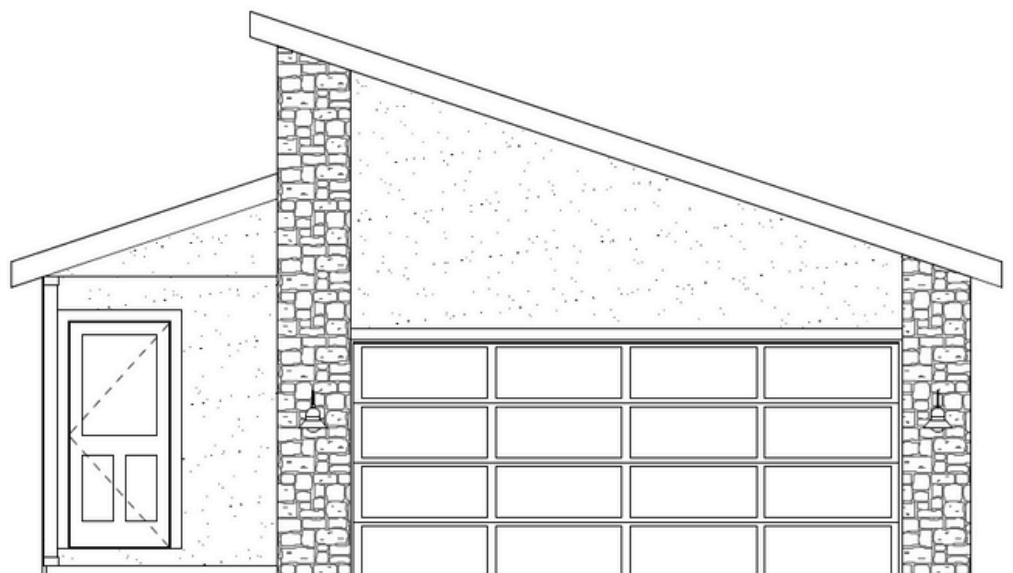

THE SUNFLOWER

-  Ranch
-  2 Bedrooms
-  2 Bathrooms
-  2 Car Garage
-  1231 Sq.Ft (aprx)
-  Optional lower level finish

SUNFLOWER - FARMHOUSE

SUNFLOWER - MODERN

www.avitalhomeskc.com

Elevation and floorplan illustrations are not to scale and for illustration purposes only. Optional features may be shown. Specifications, standards, features and details are subject to change without notice. Exterior material specifications and placement may vary per community.

Copyright Avital Homes, LLC 2024 v.042124

THE SUNFLOWER

SUNFLOWER
Main Level

SUNFLOWER
Optional
Lower Level
Aprx: 751 SQFT

www.avitalhomeskc.com

Elevation and floorplan illustrations are not to scale and for illustration purposes only. Optional features may be shown. Specifications, standards, features and details are subject to change without notice. Exterior material specifications and placement may vary per community. Copyright Avital Homes, LLC 2024 v.042124