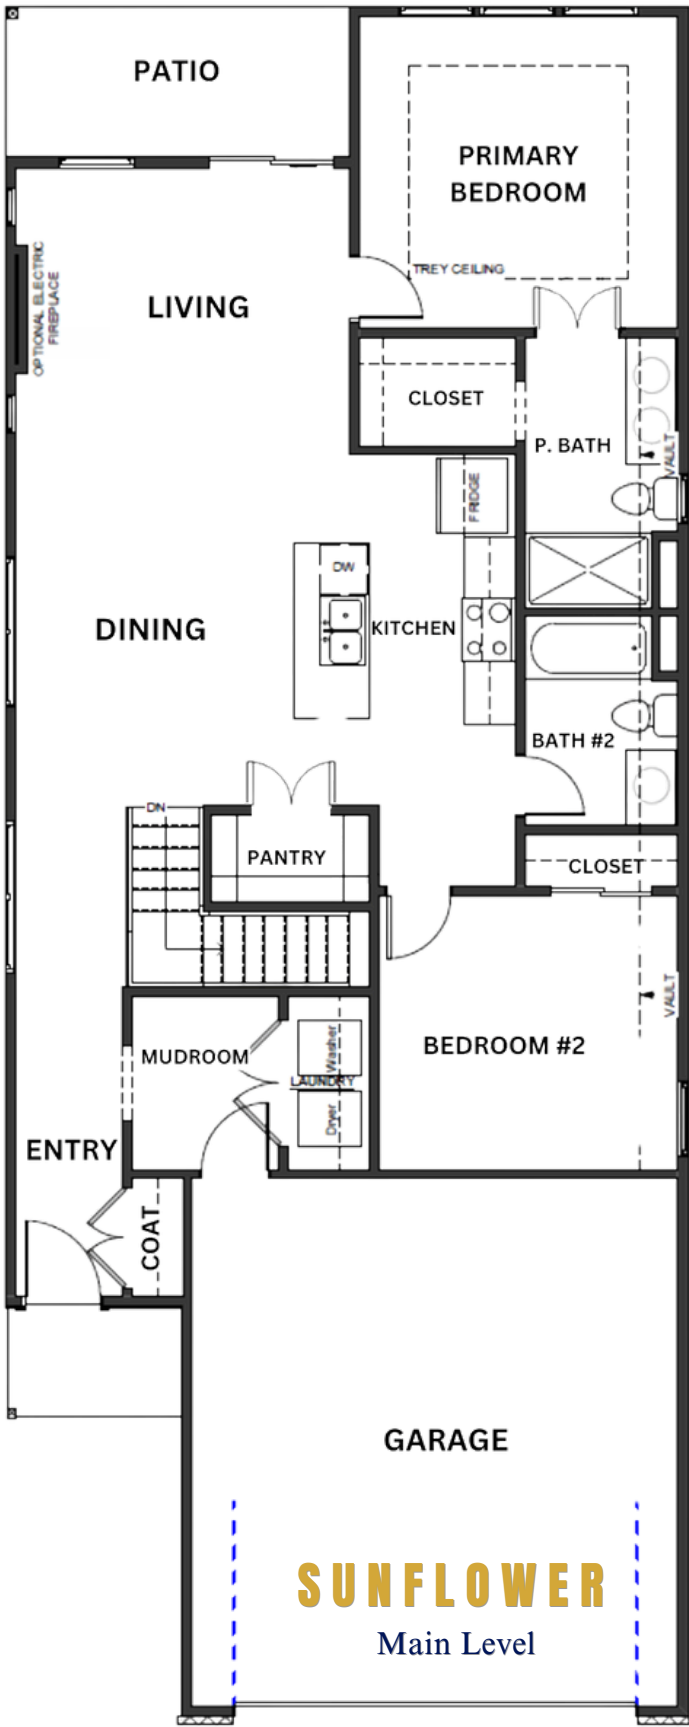

THE SUNFLOWER

-  Ranch
-  2 Bedrooms
-  2 Bathrooms
-  2 Car Garage
-  1231 Sq.Ft (aprx)
-  Optional lower level finish

SUNFLOWER - FARMHOUSE

SUNFLOWER - MODERN

www.avitalhomeskc.com

Elevation and floorplan illustrations are not to scale and for illustration purposes only. Optional features may be shown. Specifications, standards, features and details are subject to change without notice. Exterior material specifications and placement may vary per community.

Copyright Avital Homes, LLC 2024 v.042124

THE SUNFLOWER

SUNFLOWER
Main Level

SUNFLOWER
Optional
Lower Level
Aprx: 751 SQFT

www.avitalhomeskc.com

Elevation and floorplan illustrations are not to scale and for illustration purposes only. Optional features may be shown. Specifications, standards, features and details are subject to change without notice. Exterior material specifications and placement may vary per community. Copyright Avital Homes, LLC 2024 v.042124